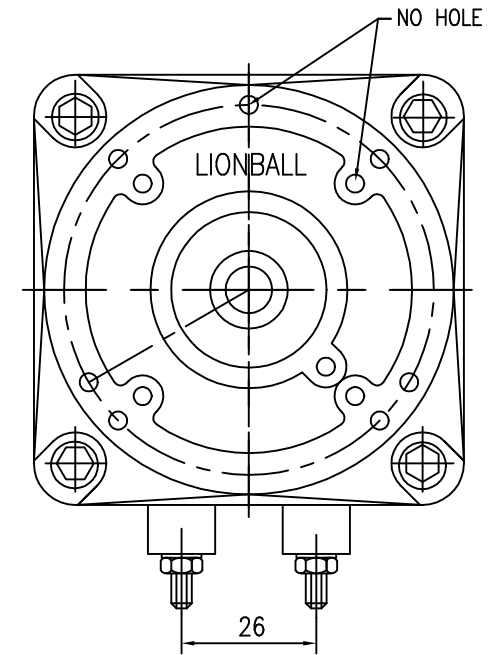

A

A

3*0.5mm² 500±30mm
Brown,Blue,Yellow/Green

60±15

B

B

- 1.KIND OF MOTOR:SHADED POLE MOTOR(4POLES)
- 2.DIRECTION OF ROTATION:COUNTER CLOCKWISE(VIEW FROM SHAFT END)
- 3.POWER SOURCE:SINGLE PHASE 220V/50Hz
- 4.CLASS OF INSULATION:CLASS B
- 5.STATOR:83*83*φ45*T12.5mm,ROTOR:φ7*φ44.3*T12mm
- 6.LEADER WIRE: RVV-F3G0.5mmx2C&1C
- 7.PERFORMANCE:
0.20A 30W 1300R.P.M Pout:5W
- 8.CLASS PROTECTION IP42

Designed by	Checked by	Approved by - date	File name	Date 2020.11.10	Scale 1:1
NINGBO LIONBALL VENTILATOR CO.,LTD.			SHADED POLE MOTOR YJF5		
			ONSQ.300.8473.1	Edition 1	Sheet A3

1

2