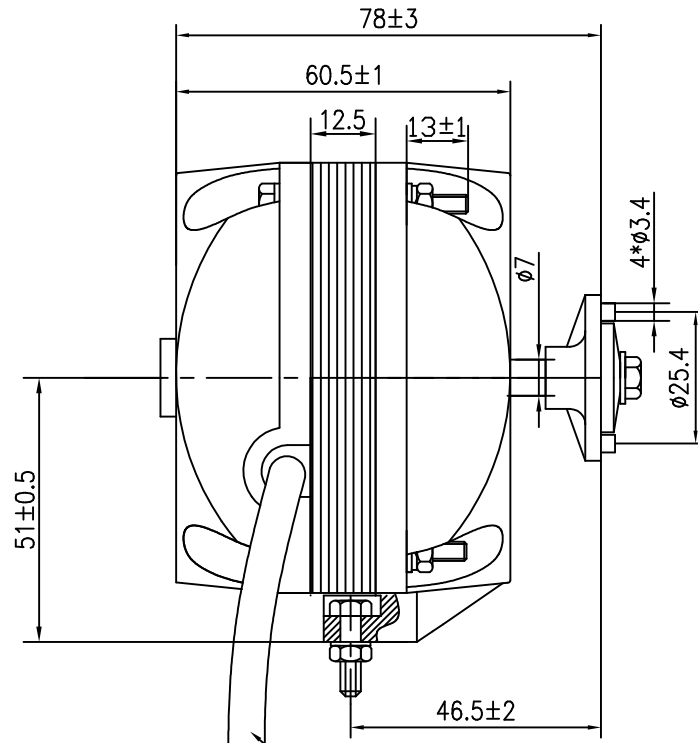

A

A

3*0.5mm² 500±30mm
Brown,Blue,Yellow/Green

60±15

B

B

- 1.KIND OF MOTOR:SHADED POLE MOTOR(4POLES)
- 2.DIRECTION OF ROTATION:COUNTER CLOCKWISE(VIEW FROM SHAFT END)
- 3.POWER SOURCE:SINGLE PHASE 220V/50Hz
- 4.CLASS OF INSULATION:CLASS B
- 5.STATOR:83*83*φ45*T12.5mm,ROTOR:φ7*φ44.3*T12mm
- 6.LEADER WIRE: RVV-F3G0.5mmx2C&1C
- 7.PERFORMANCE:
0.20A 30W 1300R.P.M Pout:5W
- 8.CLASS PROTECTION IP42

Designed by	Checked by	Approved by - date	File name	Date 2020.11.10	Scale 1:1
NINGBO LIONBALL VENTILATOR CO.,LTD.			SHADED POLE MOTOR YJF5		
			ONSQ.300.8473.1	Edition 1	Sheet A3

1

2