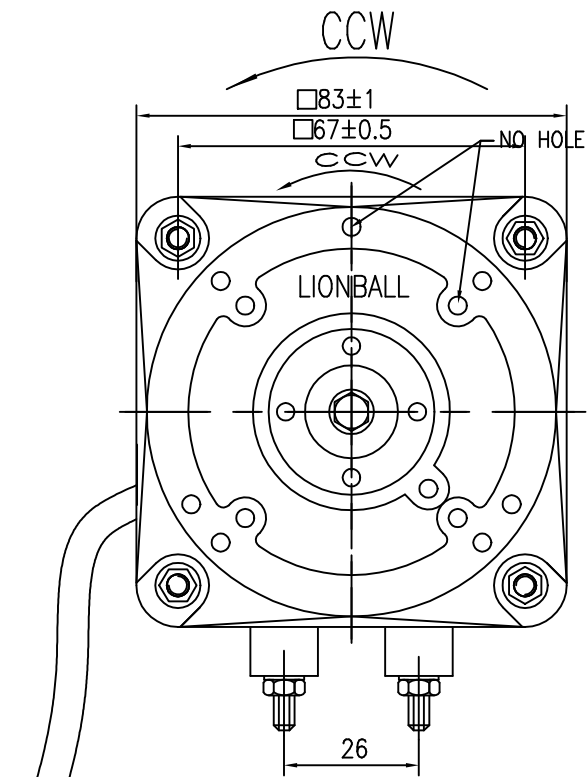

A

A

3*0.5mm² 500±30mm
Brown,Blue,Yellow/Green

60±15

B

B

- 1.KIND OF MOTOR:SHADED POLE MOTOR(4POLES)
- 2.DIRECTION OF ROTATION:COUNTER CLOCKWISE(VIEW FROM SHAFT END)
- 3.POWER SOURCE:SINGLE PHASE 220V/50Hz
- 4.CLASS OF INSULATION:CLASS B
- 5.STATOR:83*83*φ45*T12.5mm,ROTOR:φ7*φ44.3*T12mm
- 6.LEADER WIRE: RVV-F3G0.5mmx2C&1C
- 7.PERFORMANCE:
0.20A 30W 1300R.P.M Pout:5W
- 8.CLASS PROTECTION IP42

Designed by	Checked by	Approved by - date	File name	Date 2020.11.10	Scale 1:1
NINGBO LIONBALL VENTILATOR CO.,LTD.			SHADED POLE MOTOR YJF5		
			ONSQ.300.8473.1	Edition 1	Sheet A3

1

2